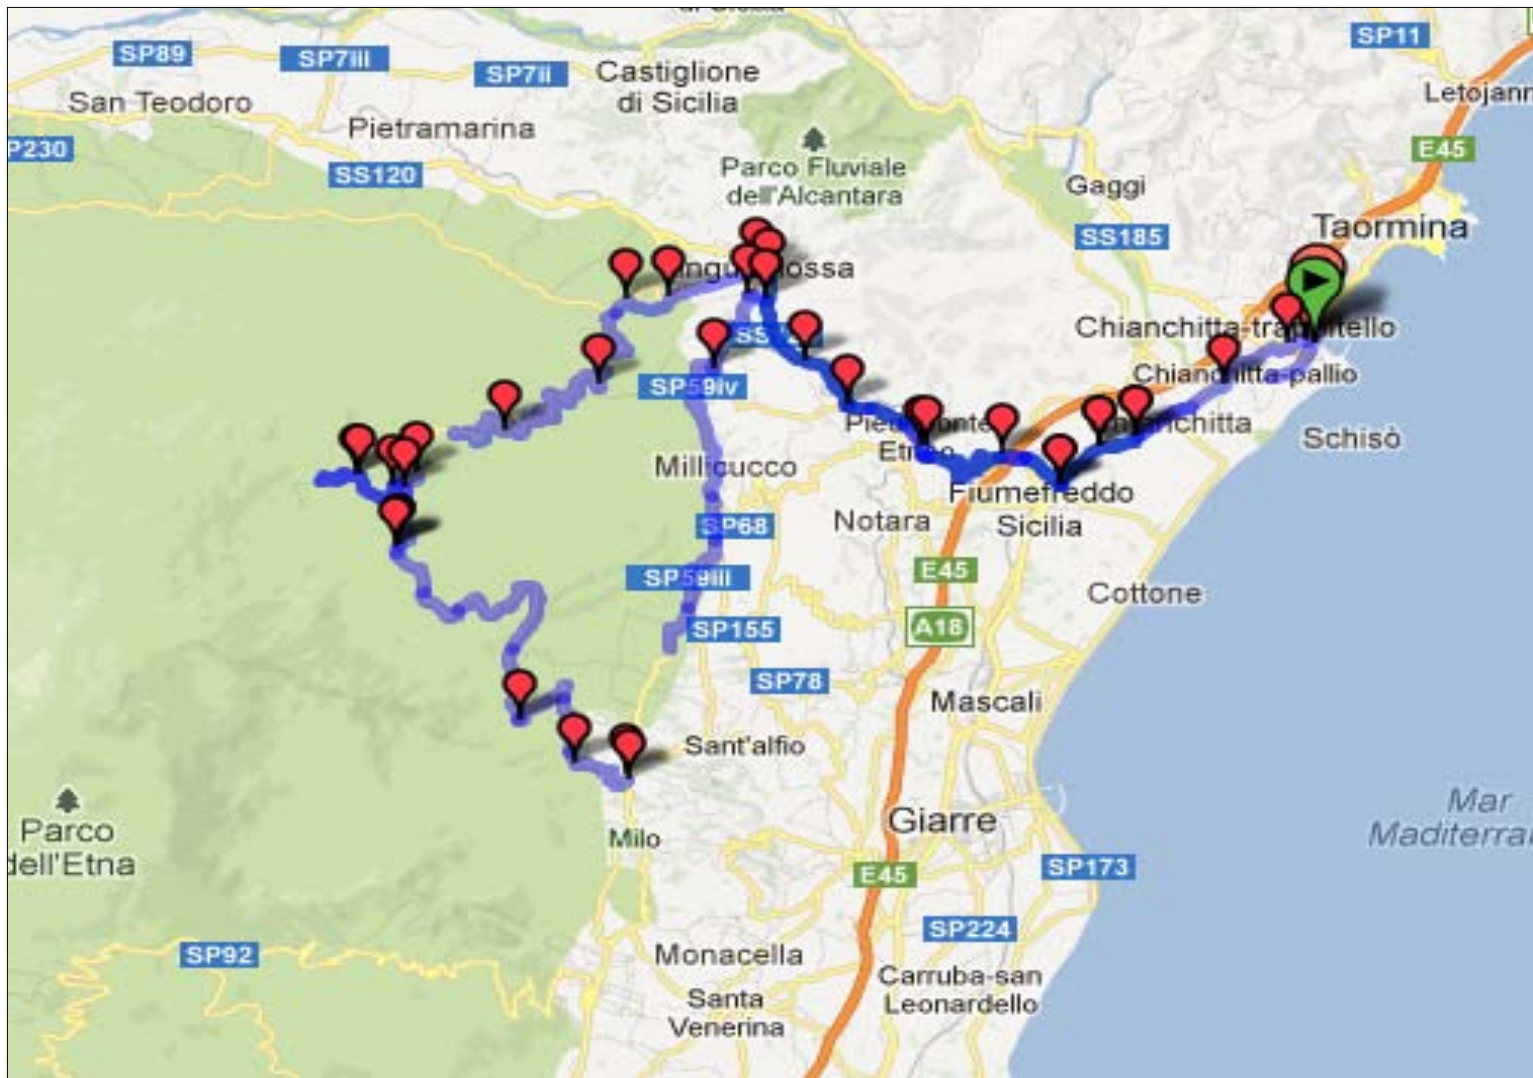

Route 3

From: Giardini-Naxos

Crossing: Piedimonte Etneo, Etna Nord

To: Giardini-Naxos

Distance: 84 Km

Elevation Chart