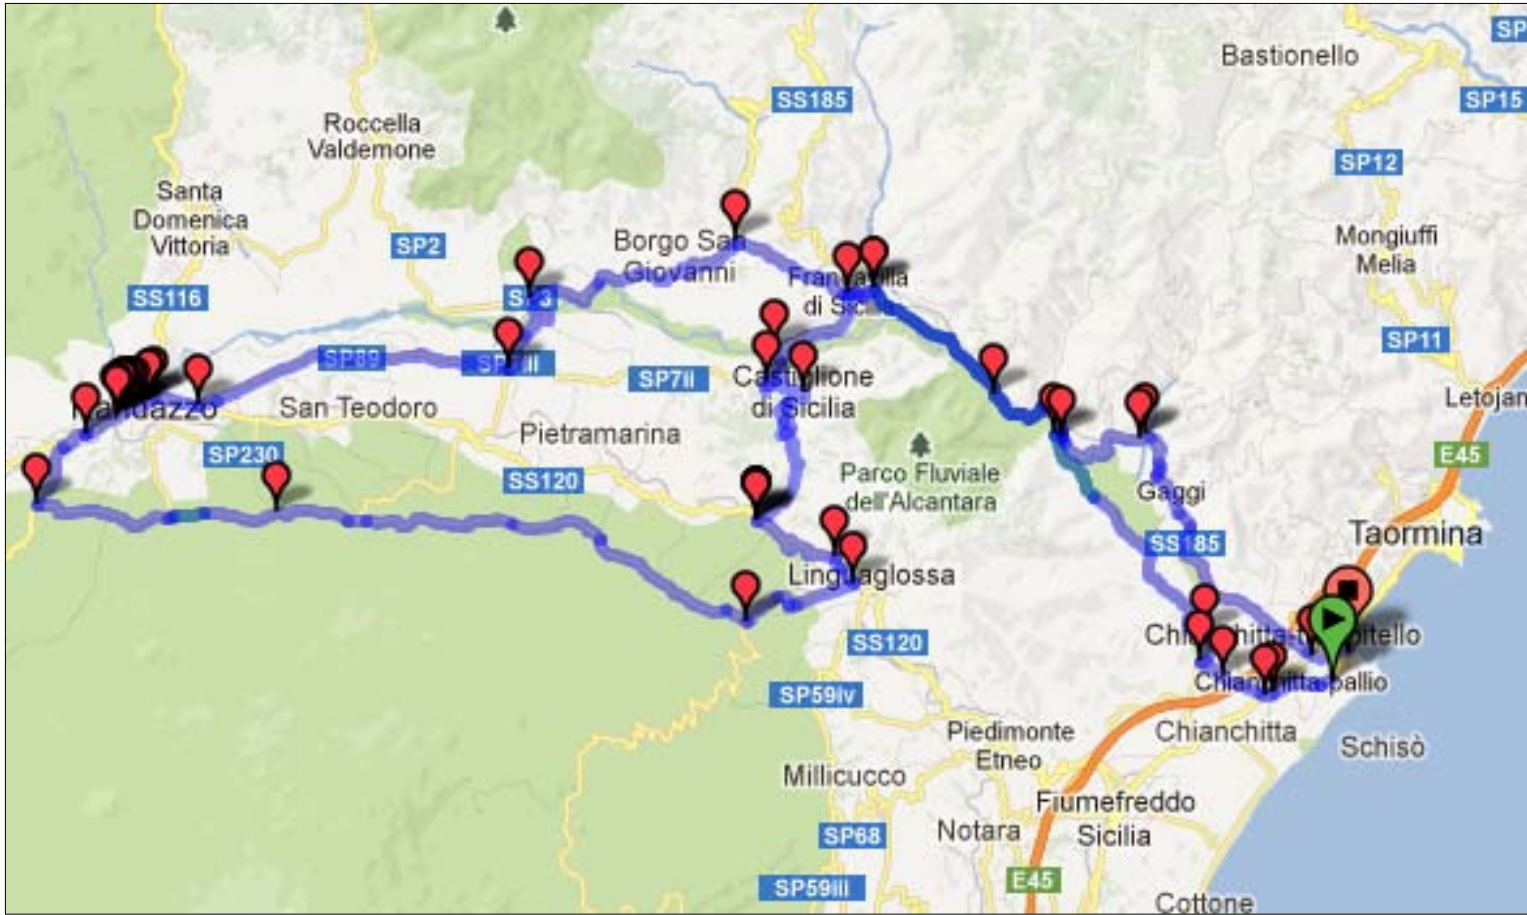

Route 2

From: Giardini-Naxos
Crossing: Etna quota 1000, Randazzo, Mojo Alcantara
To: Giardini-Naxos
Distance: 95 Km

Elevation Chart