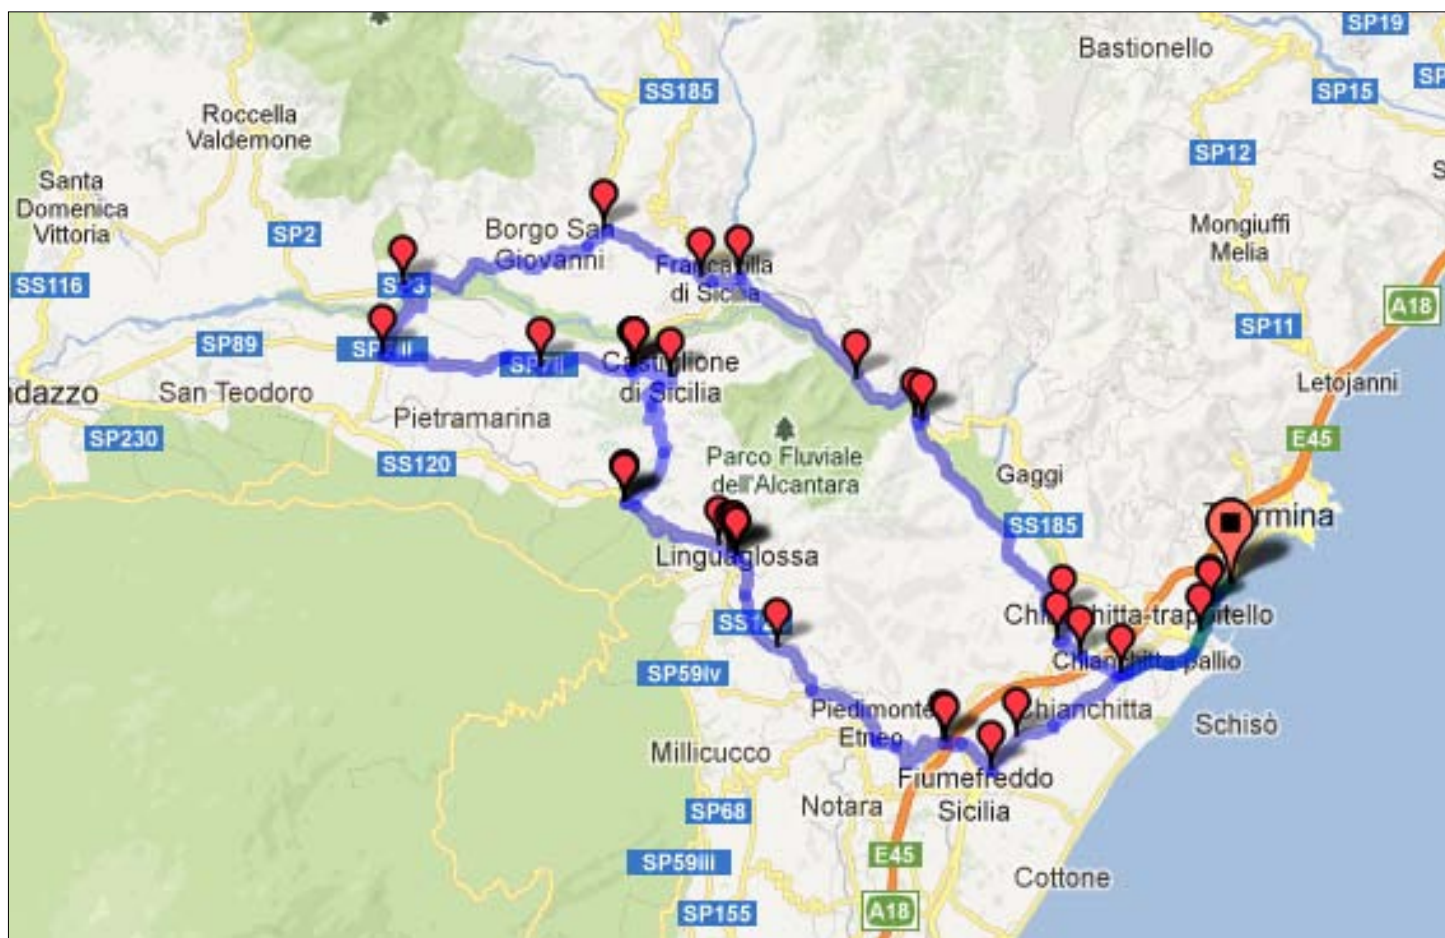

Route 1

From: Giardini-Naxos

Crossing: Mojo Alcantara, Castiglione di Sicilia, Linguaglossa, Fiumefreddo

To: Giardini-Naxos

Distance: 68 Km

Elevation Chart